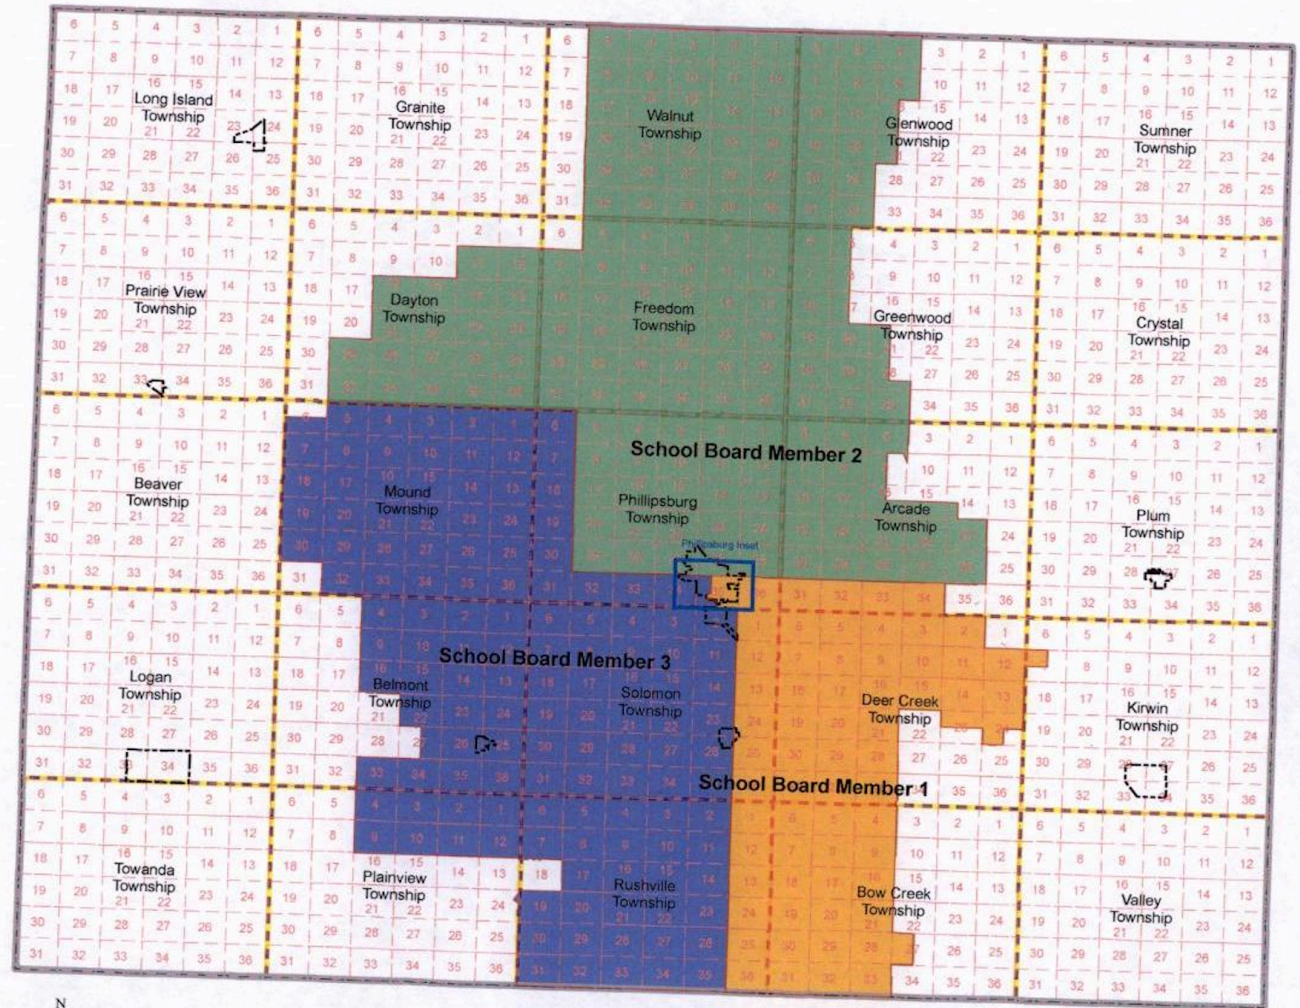

# USD 325

Phillipsburg Inset

0.5 0.25 0 0.5 Miles

## Legend

- City Boundary
- Section Lines
- Township Boundary
- County Boundary
- School Board Member District
- School Board Member 1
- School Board Member 2
- School Board Member 3

Creation Date: 3-20-09  
 Phillips County GIS Department  
 For Reference Purposes only

10 5 0 10 Miles